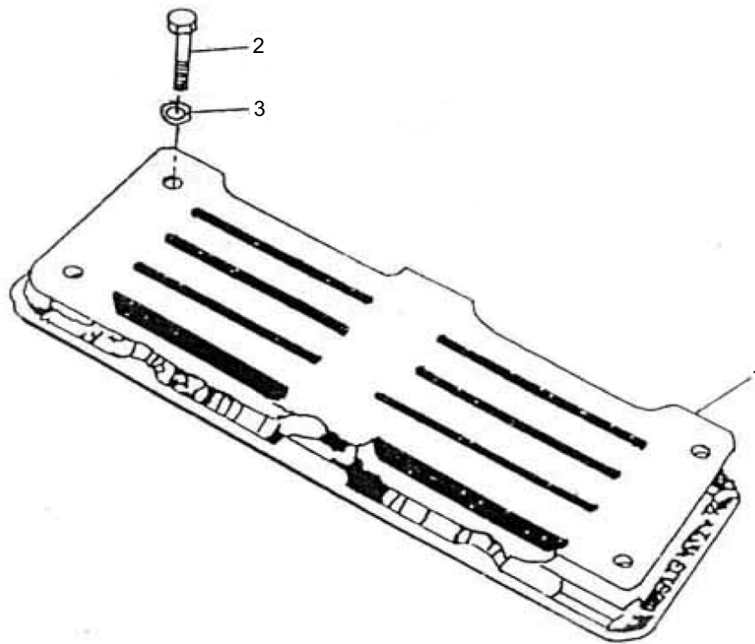

37023074 - ASSEMBLY VALVE DISCHARGE

No.	Description	Ref Part No.	QTY
-	ASSEMBLY VALVE DISCHARGE	37023074	-
1	- VALVE DISCHARGE	37020575	1
2	- CAP SCREW HEX HEAD 1/4" X 1-1/4"	95434734	6*
3	- WASHER LOCK 1/4"	95081873	6*